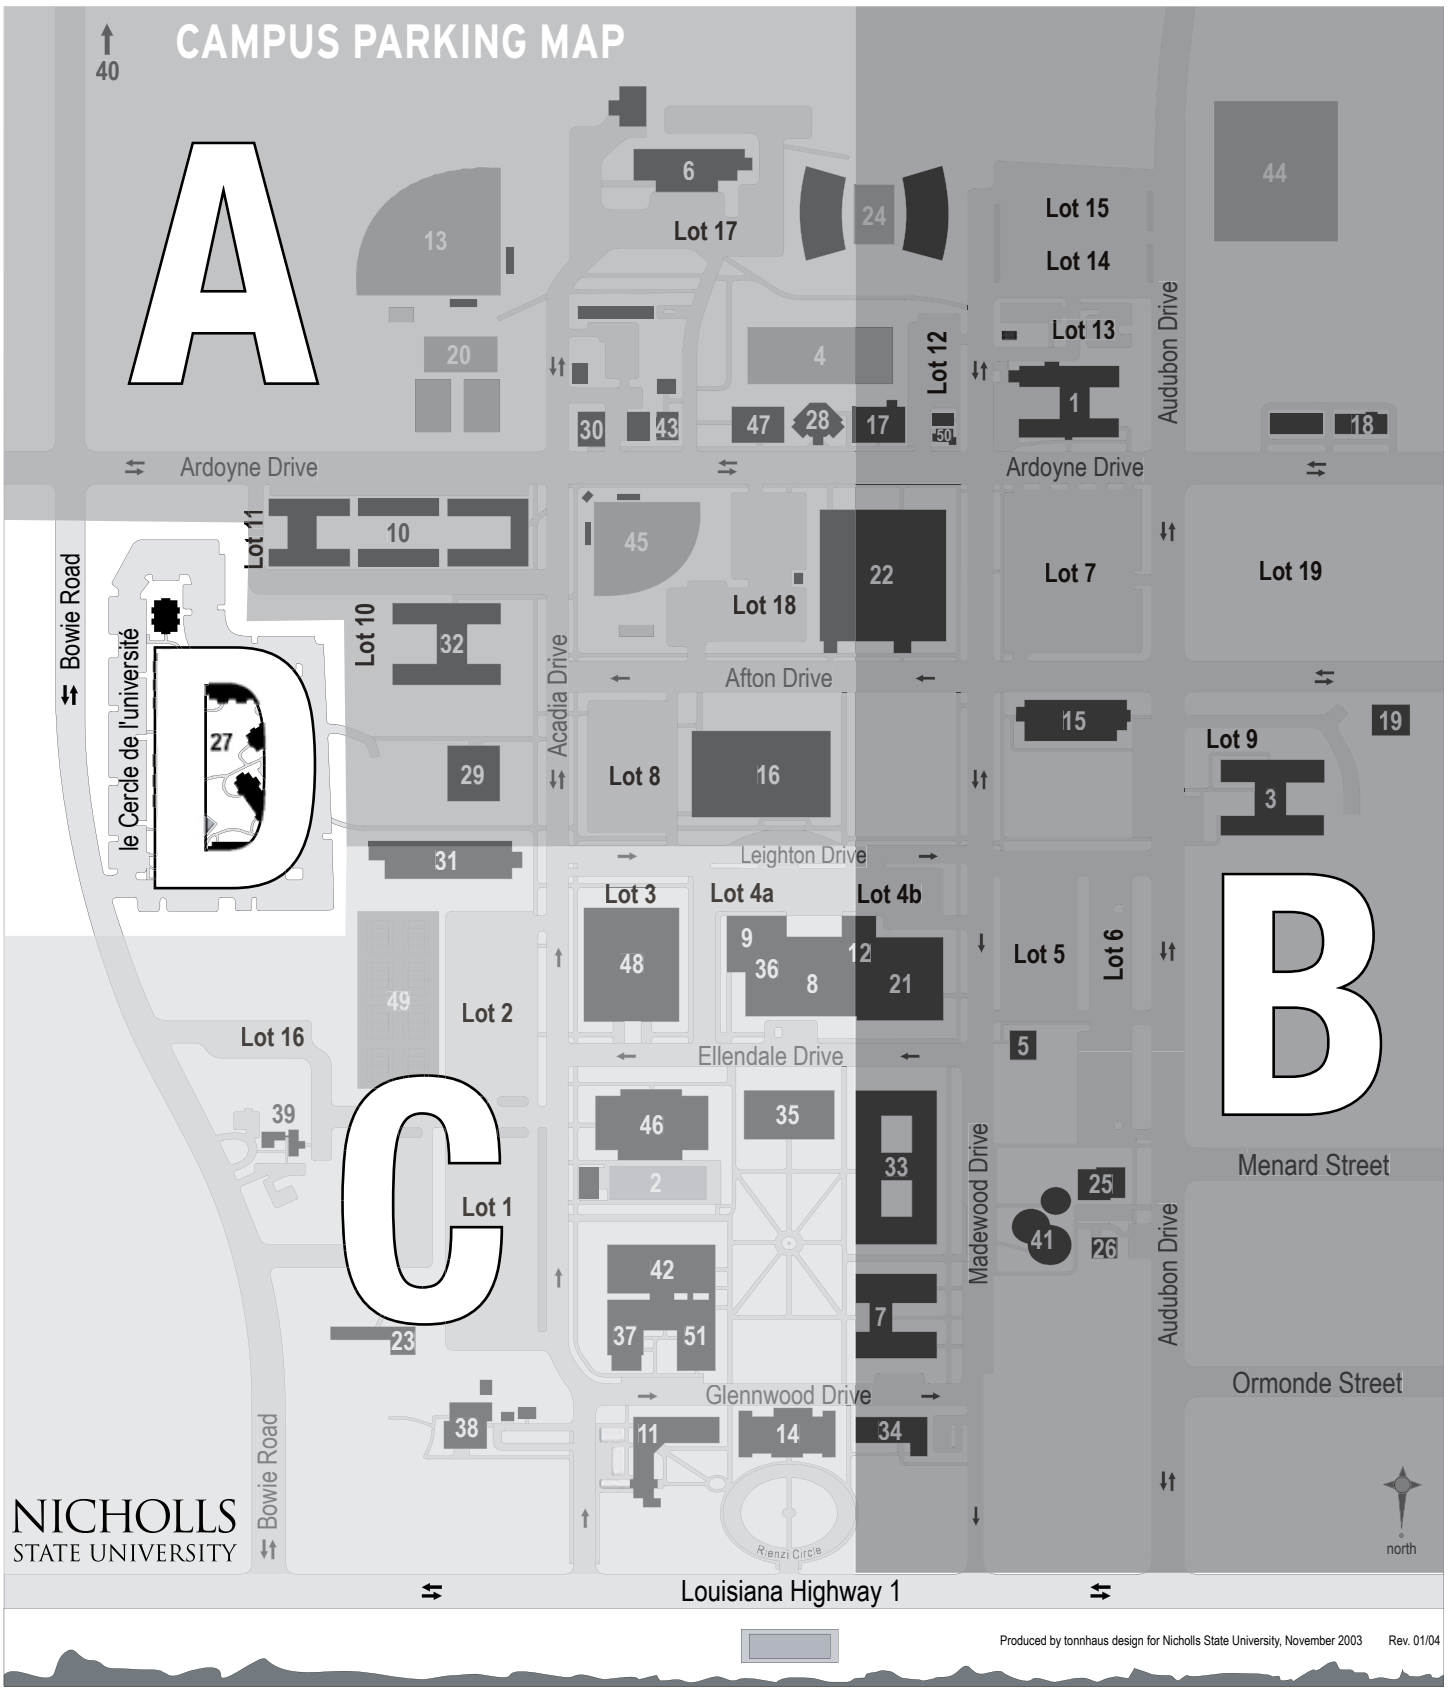

CAMPUS PARKING MAP

↑ 40

NICHOLLS STATE UNIVERSITY

1. Ayo Hall	12. Cotillion Ballroom	23. Greenhouse	34. Picciola Hall	45. Softball Field
2. Ayo Swimming Pool	13. Didier Field (Baseball)	24. Guidry Stadium	35. Polk Hall	46. Stopher Gymnasium
3. Babington Hall	14. Elkins Hall	25. Historical Research Center D.H.T.	36. Post Office	47. Student Publications & Printing
4. Band Practice Field	15. Ellender Hall	26. James Alumni House	37. Powell Hall	48. Talbot Hall
5. Baptist Student Center	16. Ellender Memorial Library	27. La Maison du Bayou	38. Presidentis Residence	49. Tennis Courts
6. Barker Hall and Annex	17. Family and Consumer Sciences	28. Lindsley Hall (Music Annex)	39. Pupil Appraisal Center L.P.S.B.	50. University Police (Information Center)
7. Beauregard Hall	18. Family Housing	29. Long Hall	40. Safety and Environmental Building	51. White Hall
8. Bollinger Student Union	19. Family Service Center	30. Maintenance Buildings	41. St. Thomas Aquinas Center (Chapel)	
9. Bookstore	20. Football Practice Field	31. Meade Hall	42. Shaver Gymnasium	
10. Calecas Hall	21. Galliano Hall (Cafeteria)	32. Millet/Zeringue Hall	43. SLEC / Region III Service Center	
11. Candies Hall	22. Gouaux Hall	33. Peltier Hall	44. Soccer Field