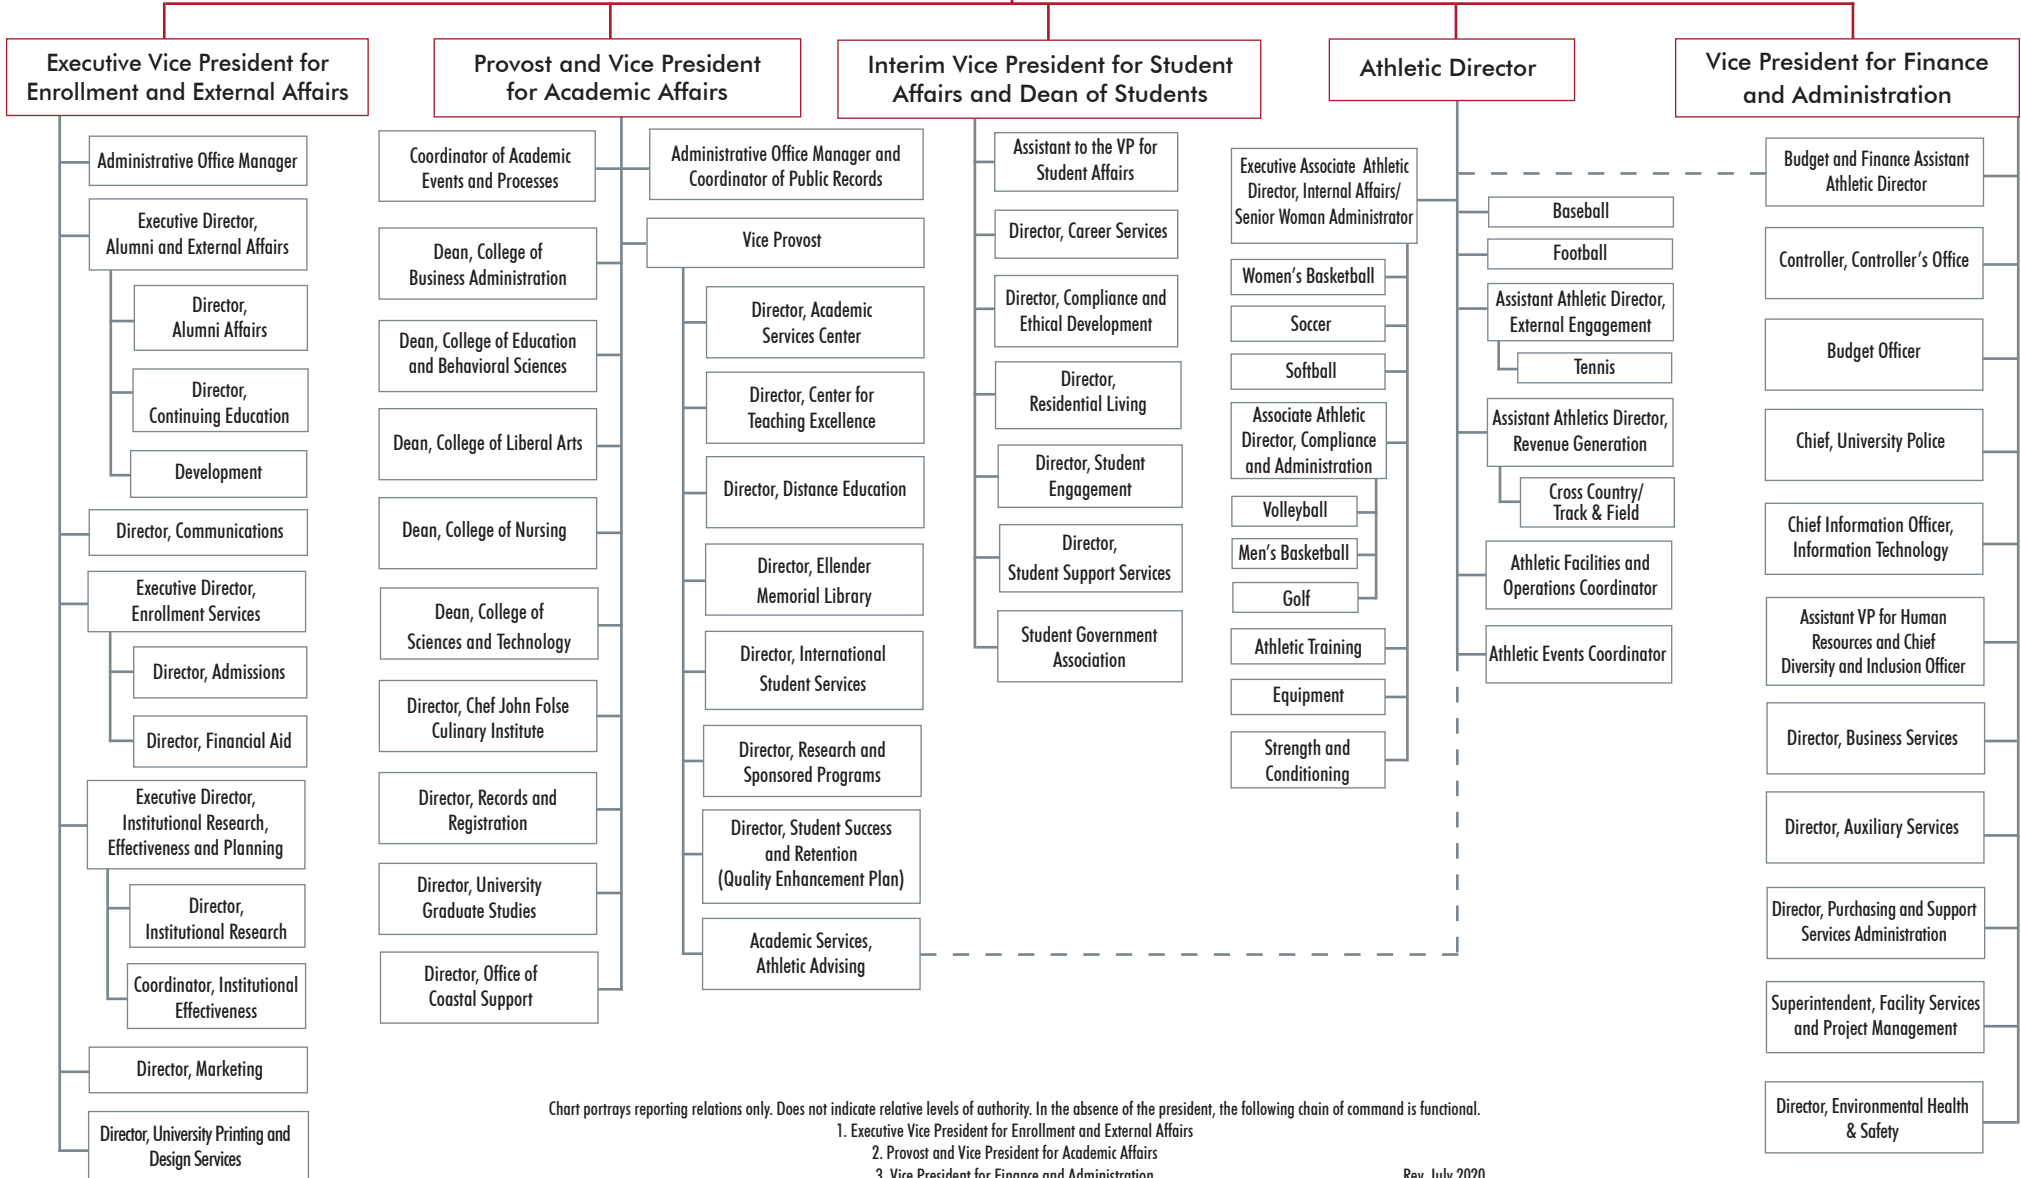

Nicholls State University
ORGANIZATION CHART
 2020-2021

Chart portrays reporting relations only. Does not indicate relative levels of authority. In the absence of the president, the following chain of command is functional.
 1. Executive Vice President for Enrollment and External Affairs
 2. Provost and Vice President for Academic Affairs
 3. Vice President for Finance and Administration