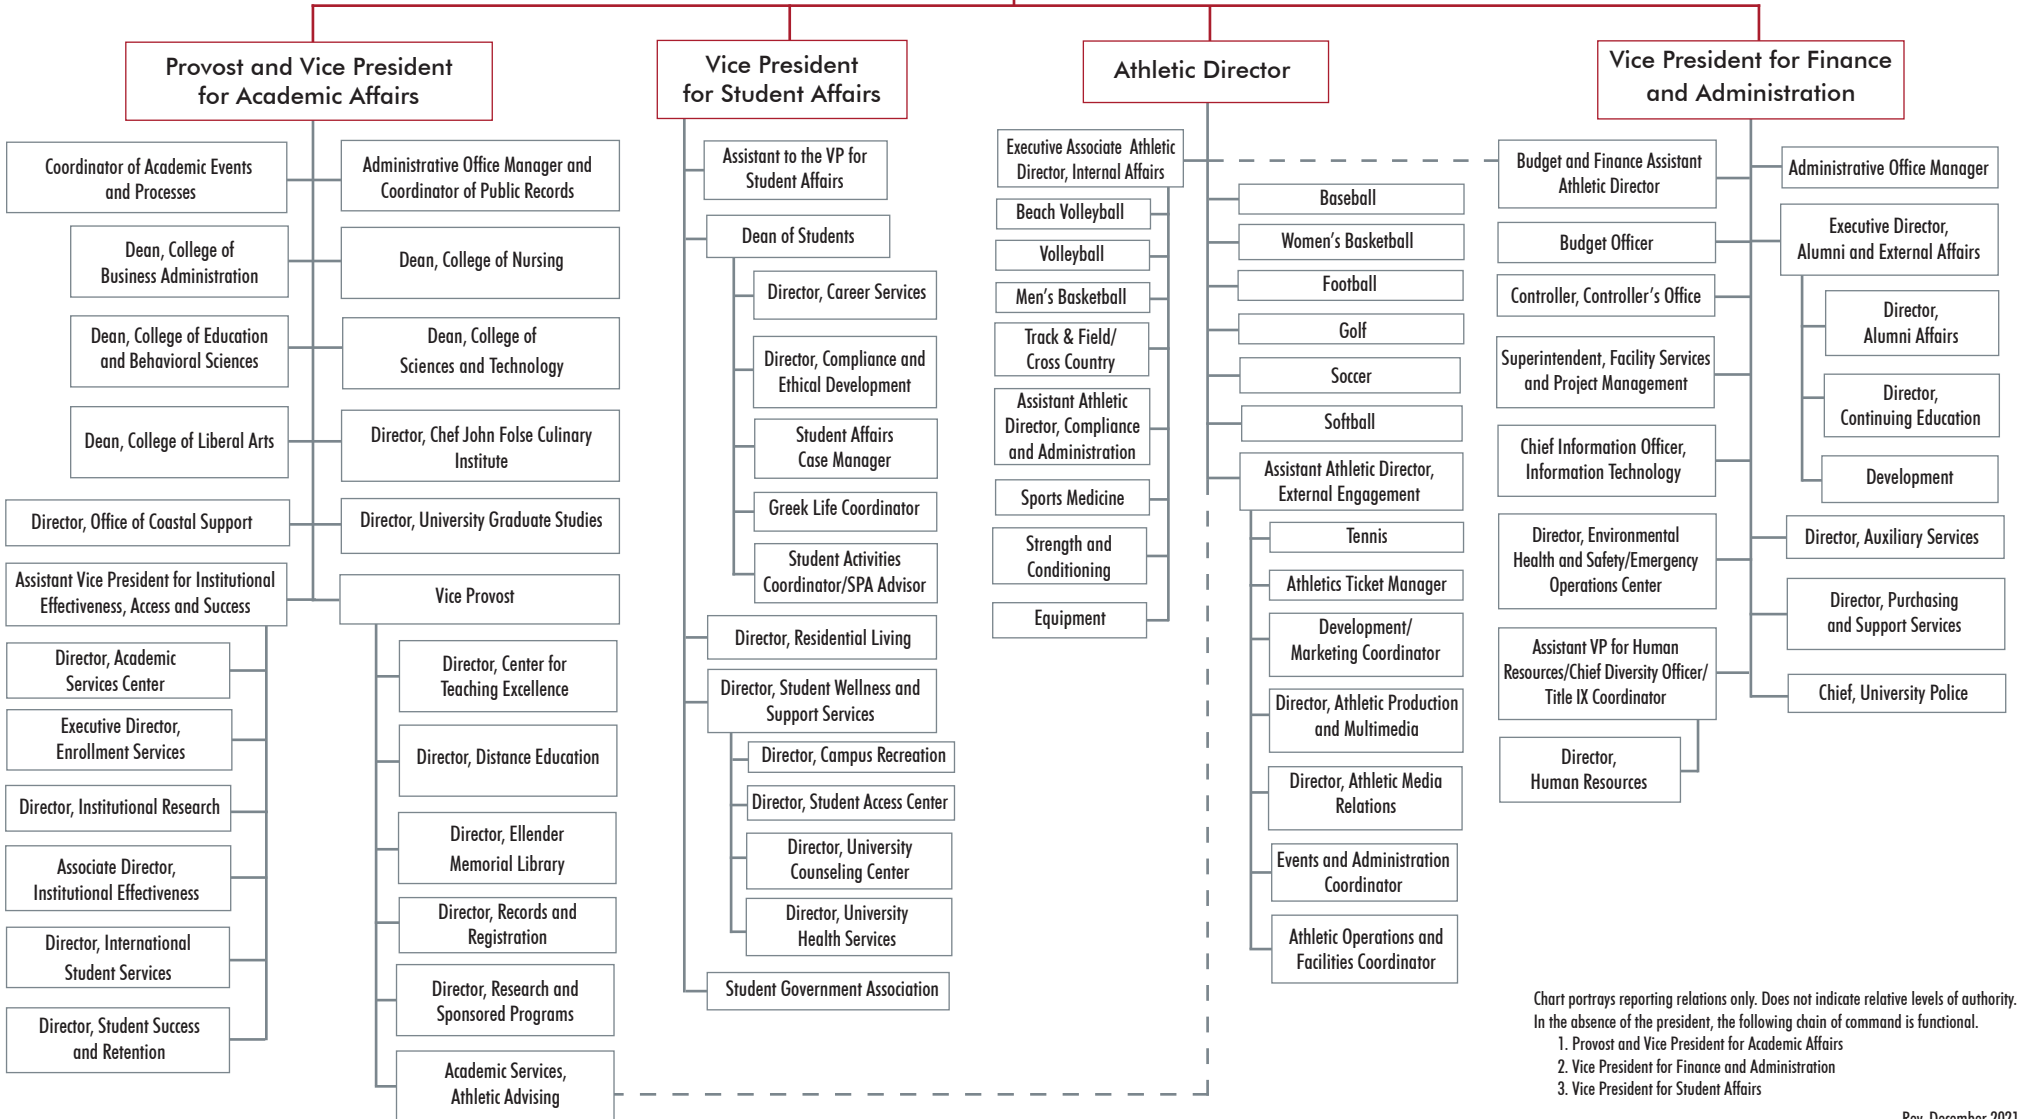

Nicholls State University
ORGANIZATION CHART
 2021-2022

Chart portrays reporting relations only. Does not indicate relative levels of authority. In the absence of the president, the following chain of command is functional.

1. Provost and Vice President for Academic Affairs
2. Vice President for Finance and Administration
3. Vice President for Student Affairs