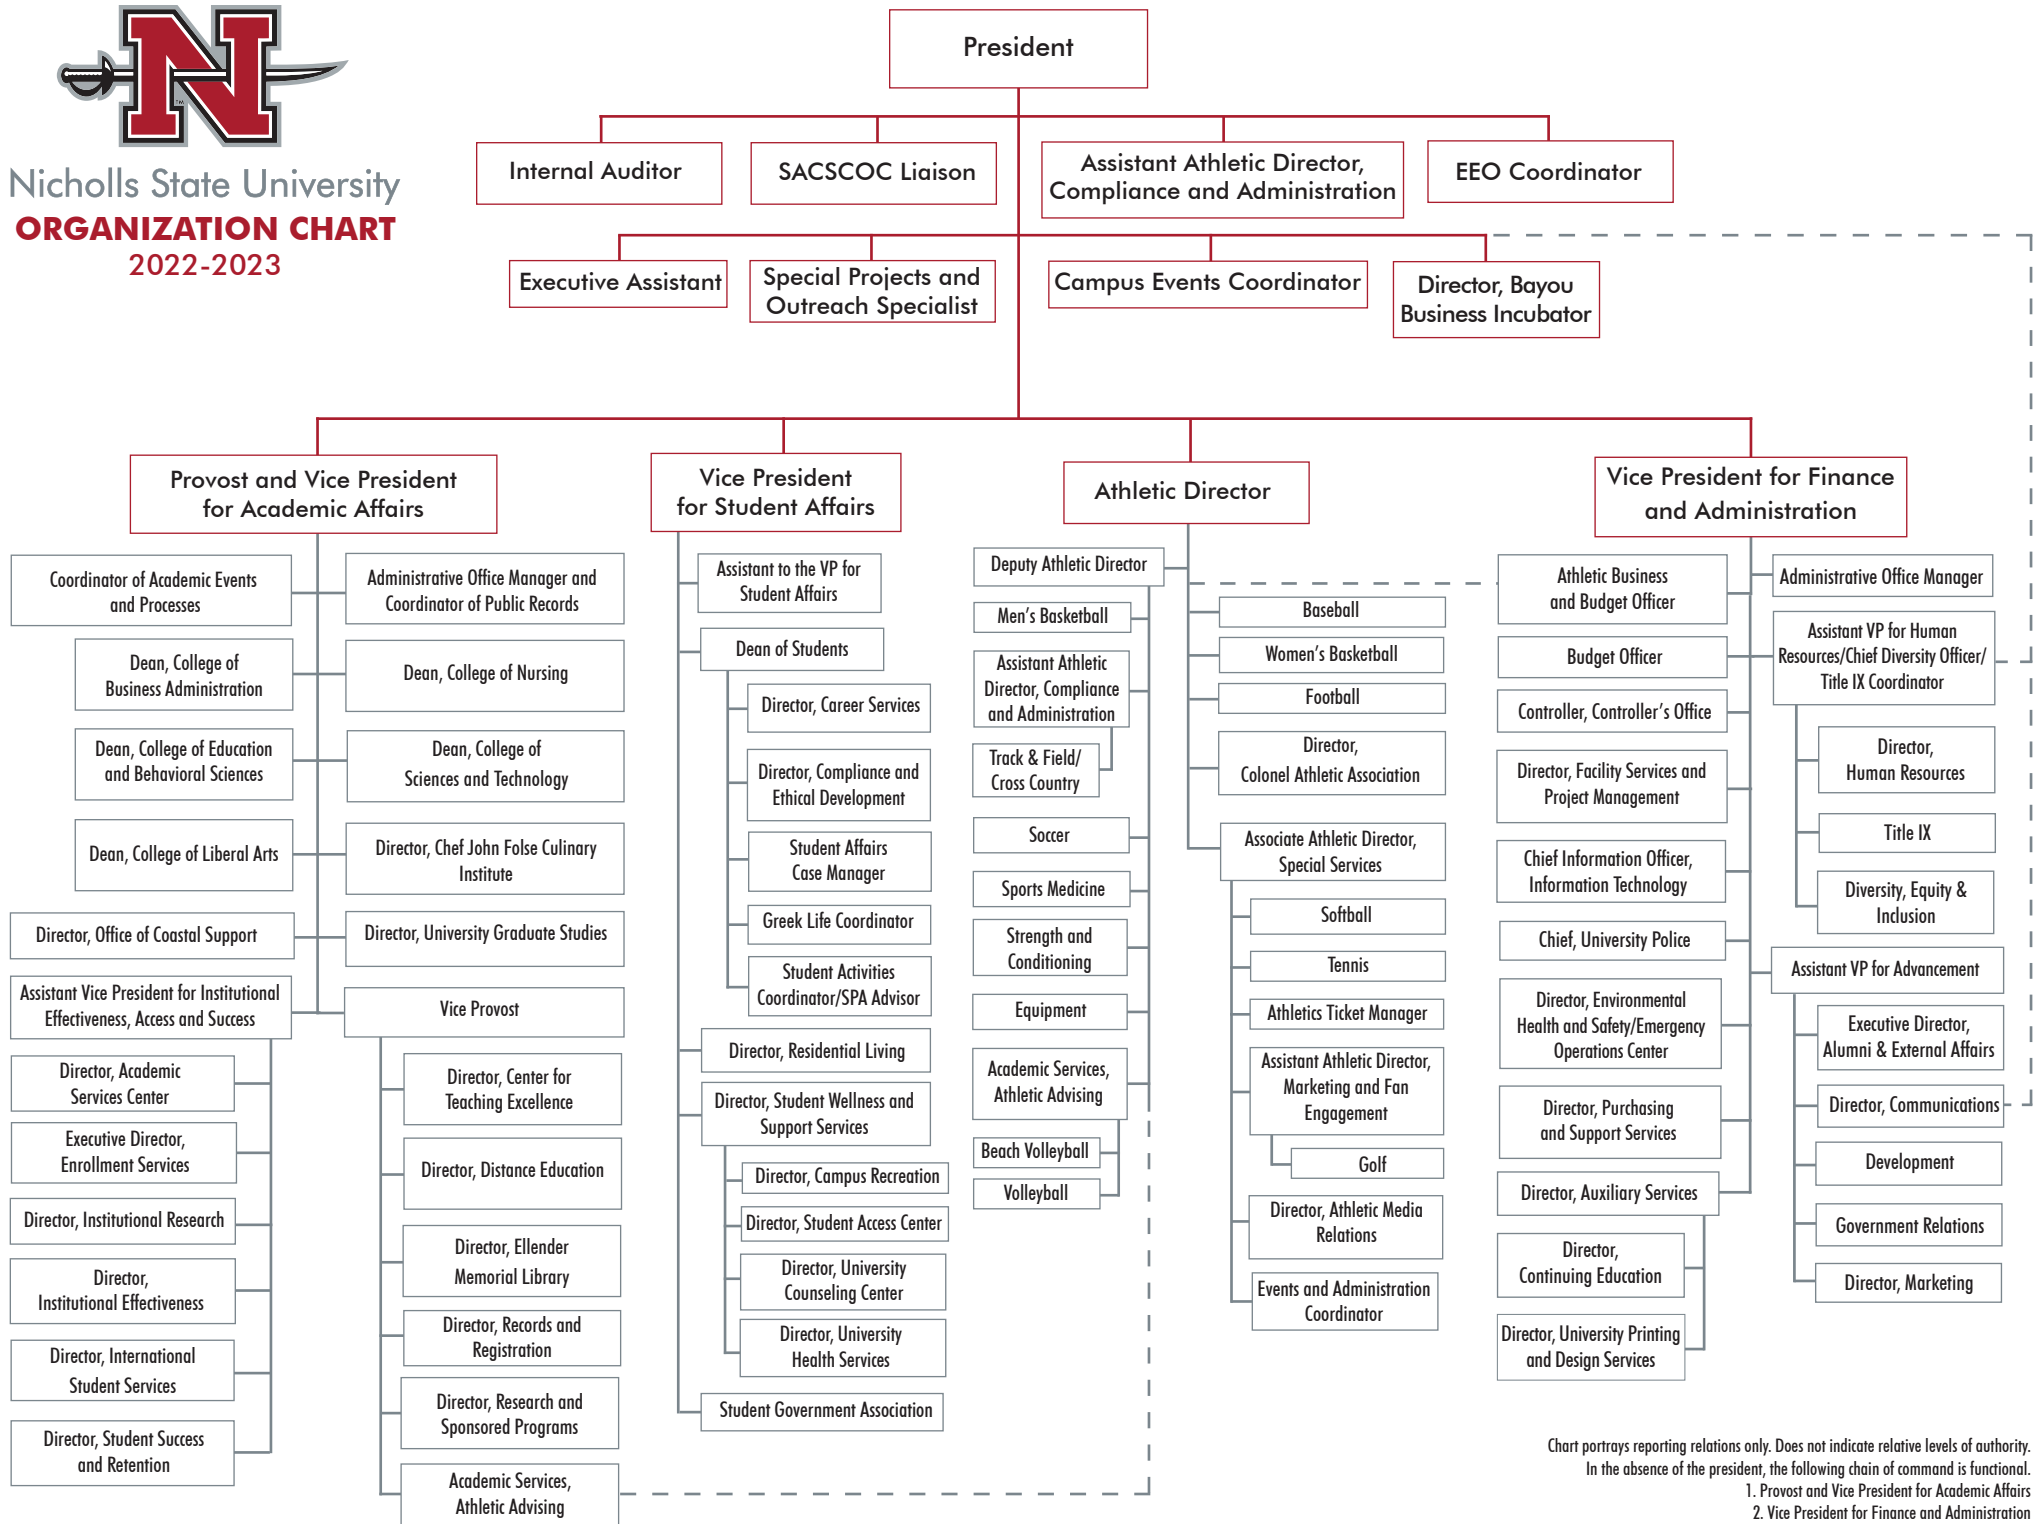

Nicholls State University
ORGANIZATION CHART
 2022-2023

Chart portrays reporting relations only. Does not indicate relative levels of authority. In the absence of the president, the following chain of command is functional.
 1. Provost and Vice President for Academic Affairs
 2. Vice President for Finance and Administration
 3. Vice President for Student Affairs

Rev. August 2022