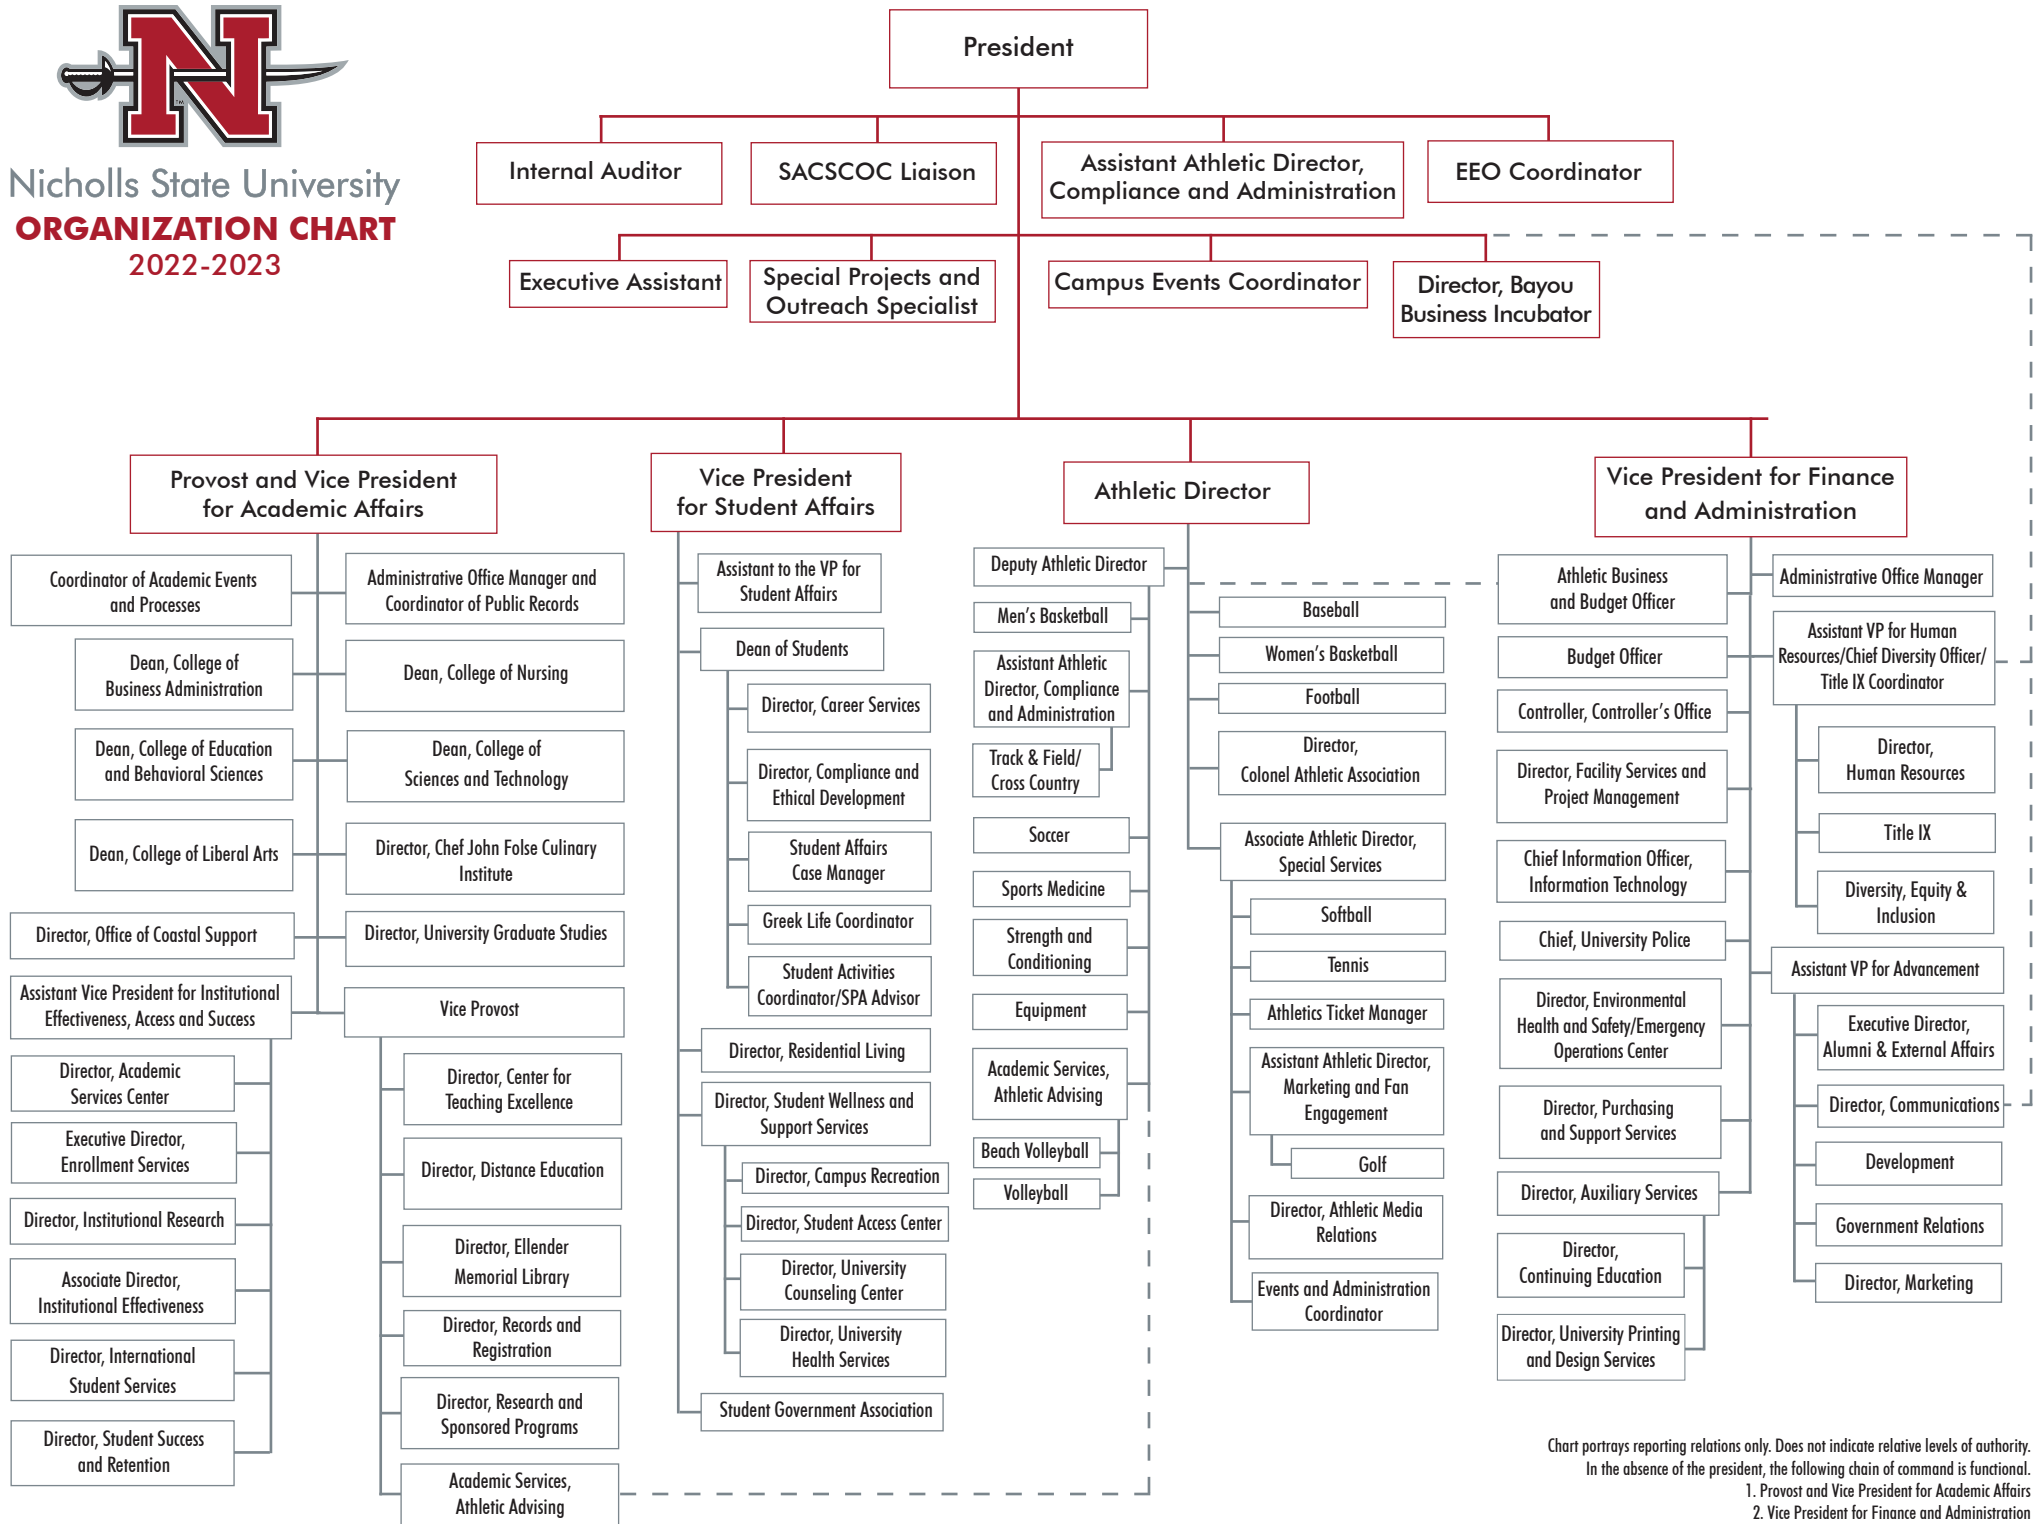

Nicholls State University
ORGANIZATION CHART
 2022-2023

Chart portrays reporting relations only. Does not indicate relative levels of authority.
 In the absence of the president, the following chain of command is functional.
 1. Provost and Vice President for Academic Affairs
 2. Vice President for Finance and Administration
 3. Vice President for Student Affairs