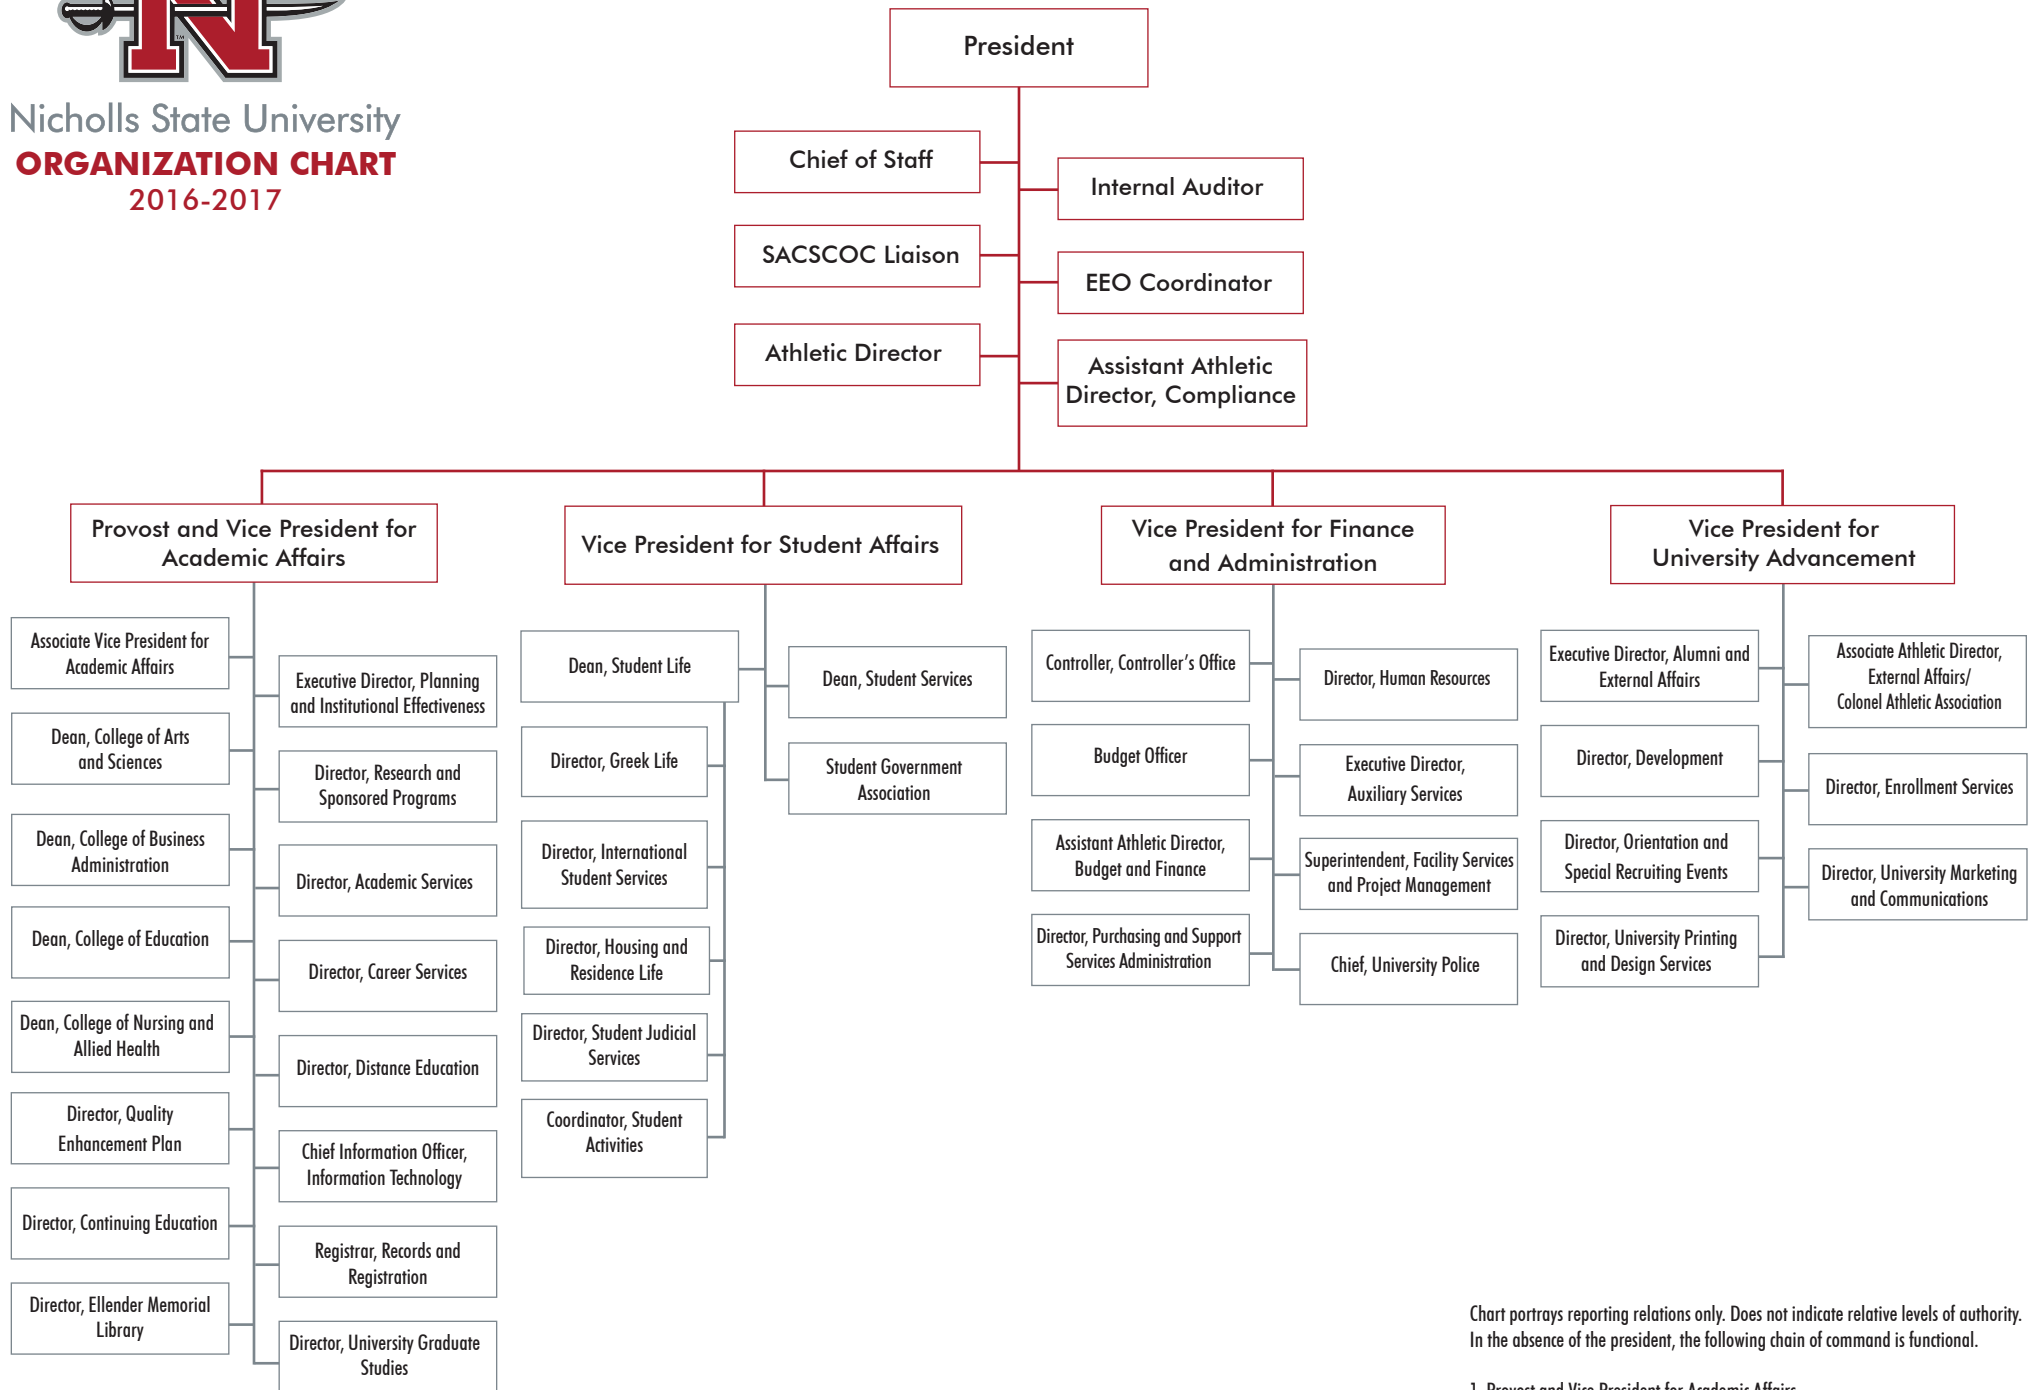

Nicholls State University

ORGANIZATION CHART

2016-2017

Chart portrays reporting relations only. Does not indicate relative levels of authority. In the absence of the president, the following chain of command is functional.

1. Provost and Vice President for Academic Affairs
2. Chief of Staff
3. Vice President for Student Affairs