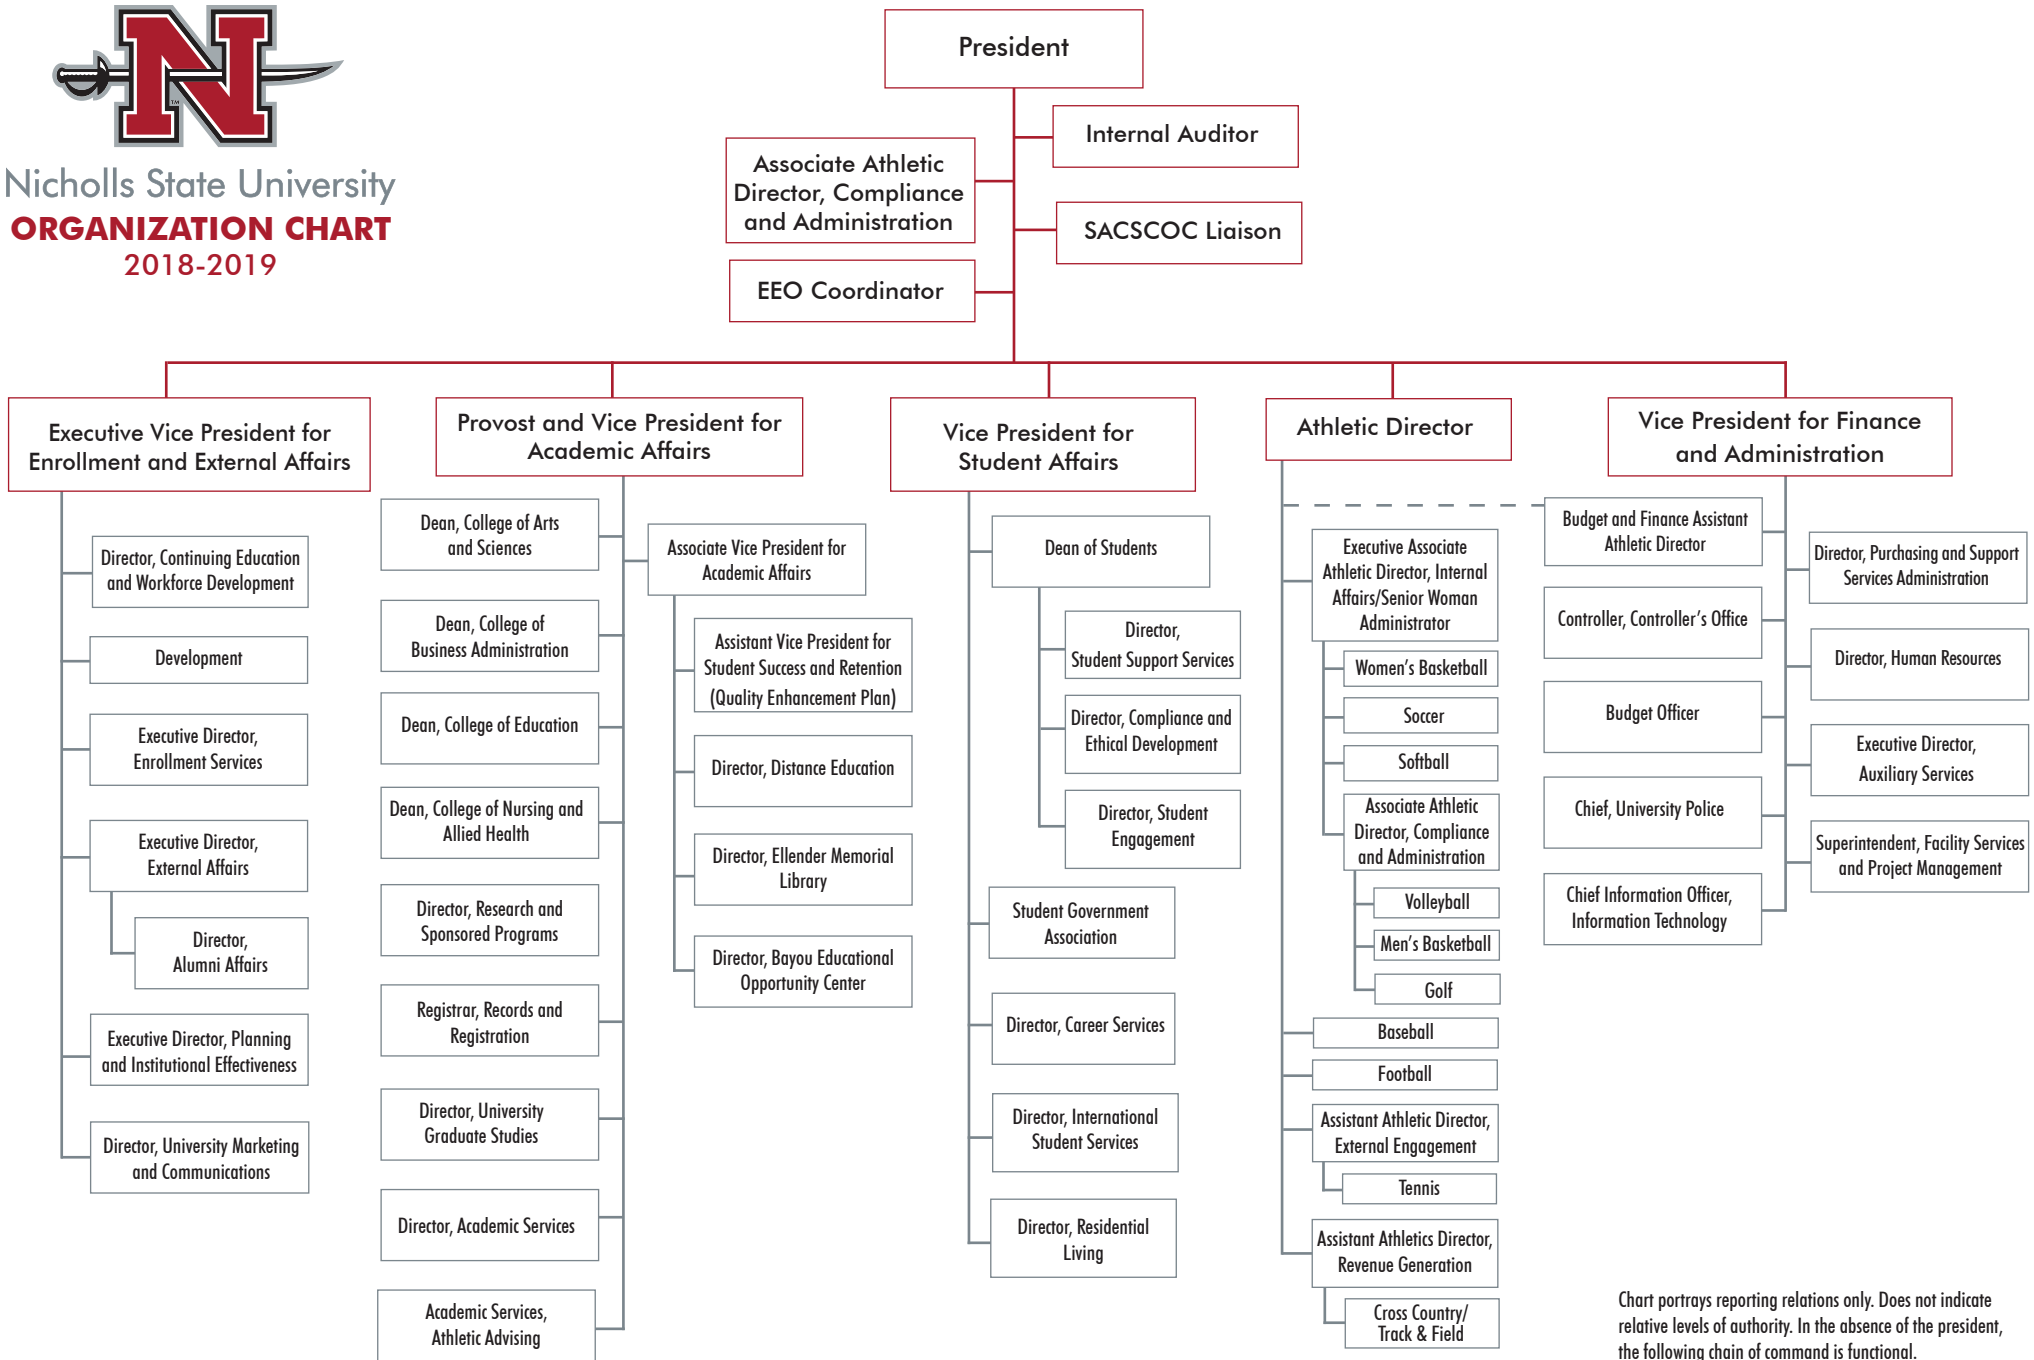

Nicholls State University  
**ORGANIZATION CHART**  
 2018-2019

Chart portrays reporting relations only. Does not indicate relative levels of authority. In the absence of the president, the following chain of command is functional.

1. Executive Vice President for Enrollment and External Affairs
2. Provost and Vice President for Academic Affairs
3. Vice President for Finance and Administration
4. Vice President for Student Affairs