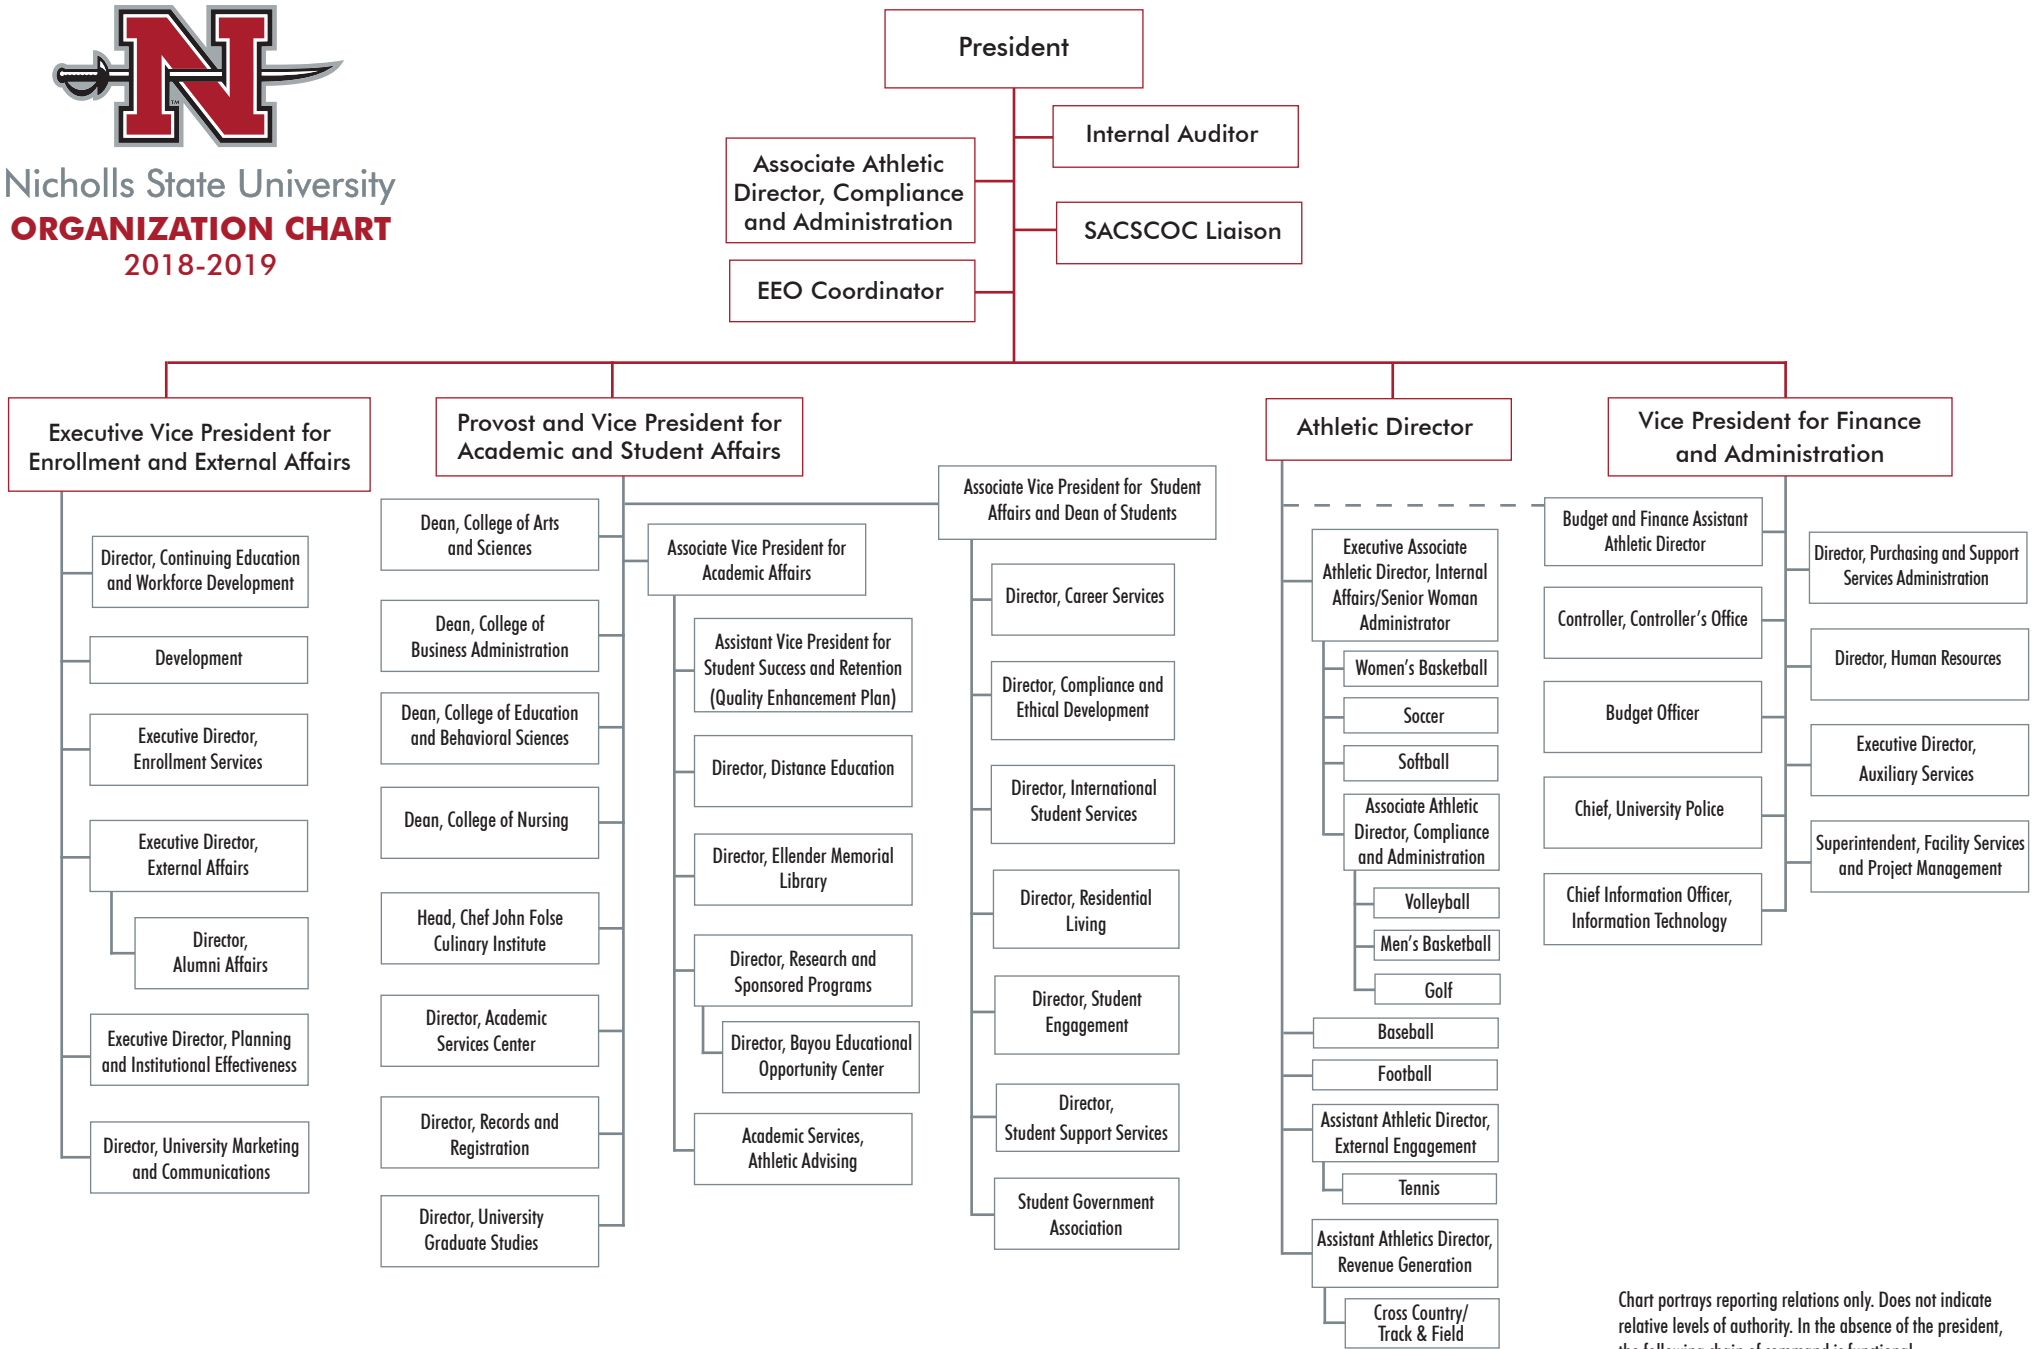

Nicholls State University
ORGANIZATION CHART
 2018-2019

Chart portrays reporting relations only. Does not indicate relative levels of authority. In the absence of the president, the following chain of command is functional.

1. Executive Vice President for Enrollment and External Affairs
2. Provost and Vice President for Academic Affairs
3. Vice President for Finance and Administration
4. Vice President for Student Affairs