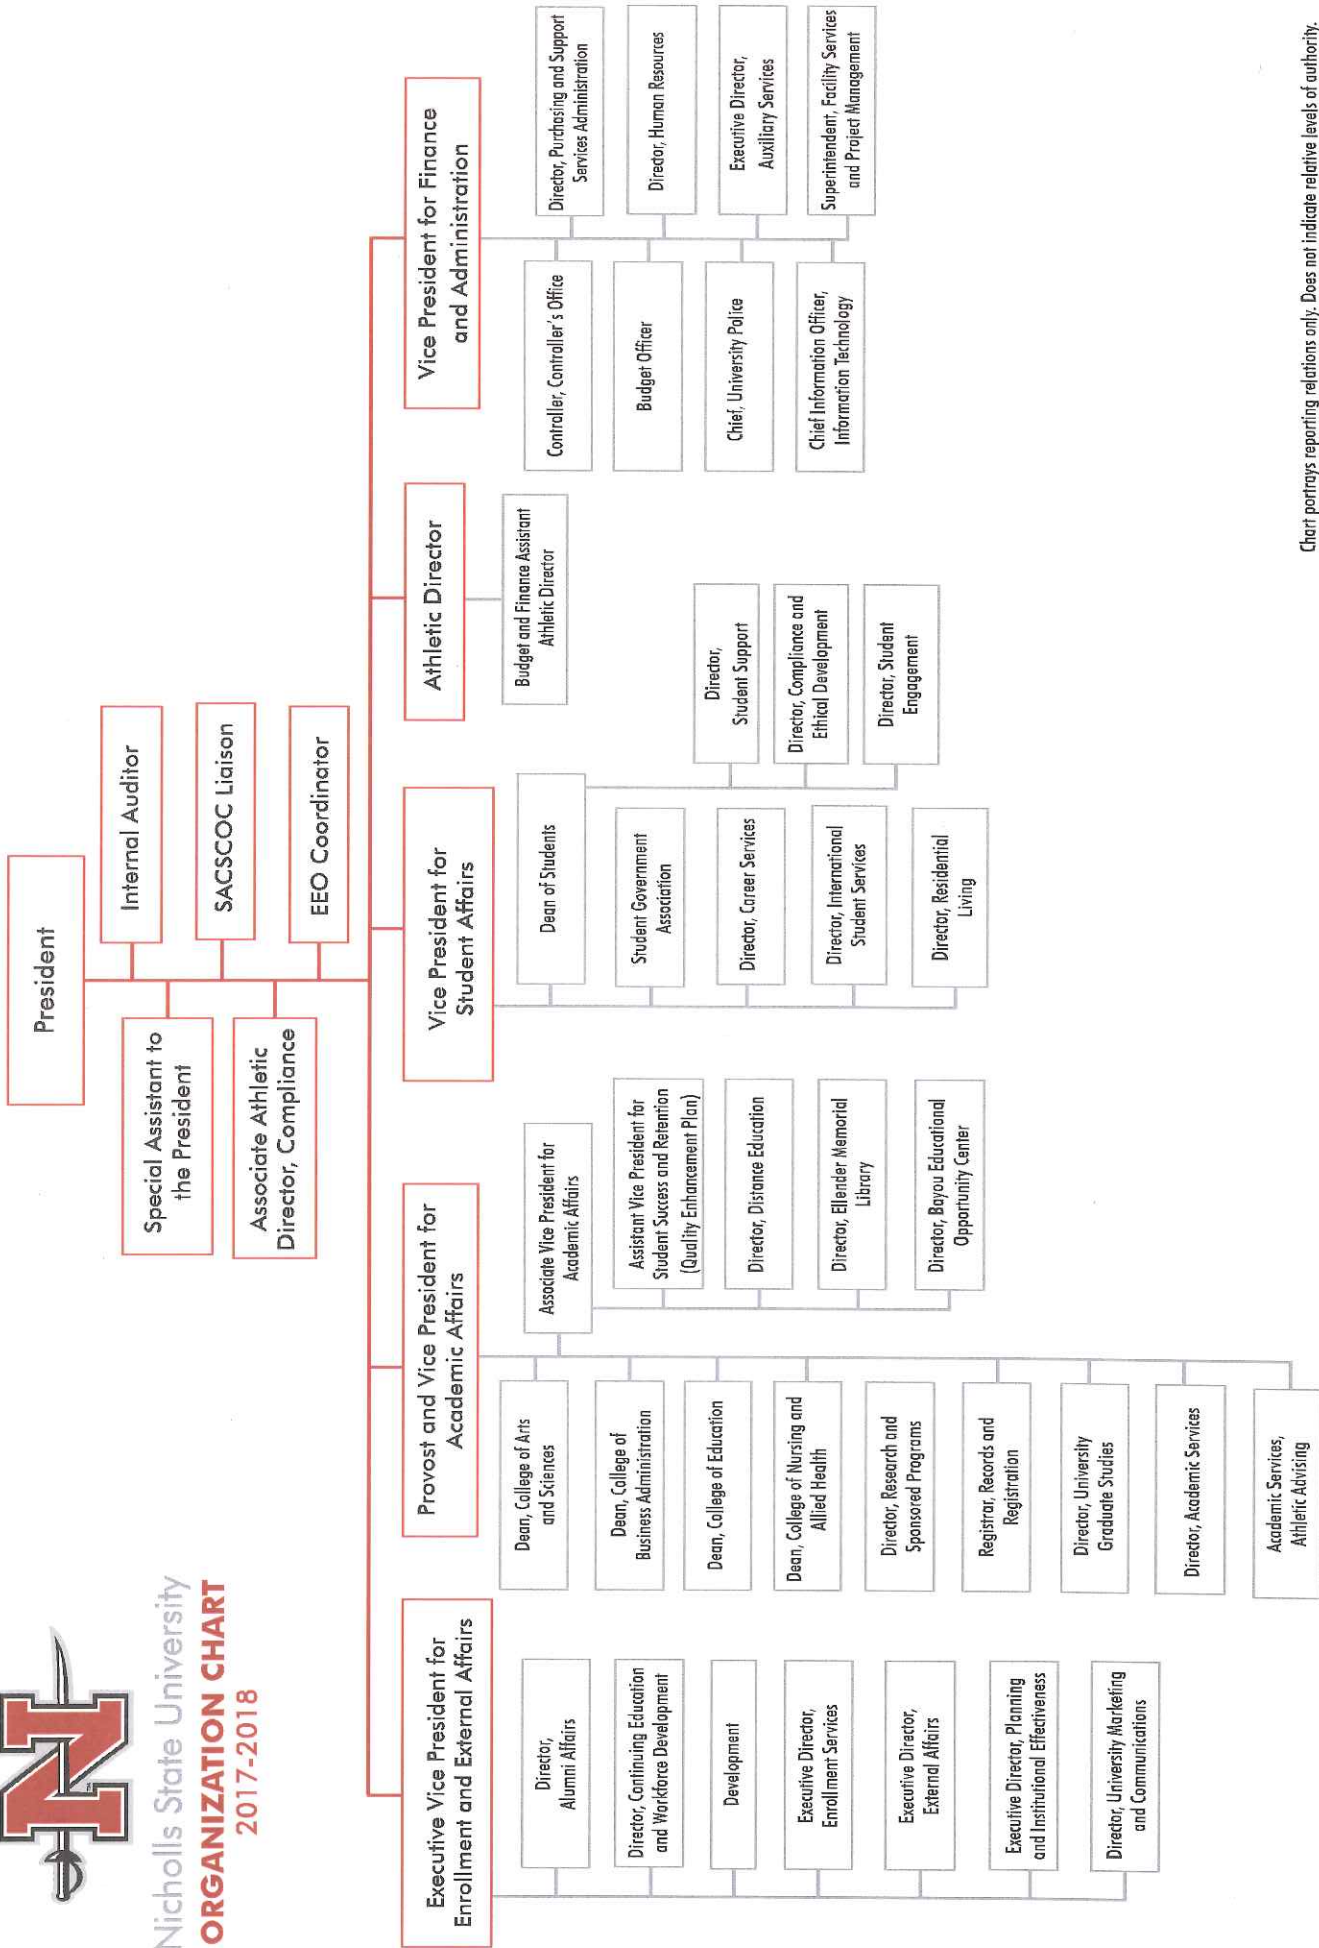

Nicholls State University
ORGANIZATION CHART
 2017-2018

Chart portrays reporting relations only. Does not indicate relative levels of authority. In the absence of the president, the following chain of command is functional.

1. Executive Vice President for Enrollment and External Affairs
2. Provost and Vice President for Academic Affairs
3. Vice President for Finance and Administration
4. Vice President for Student Affairs